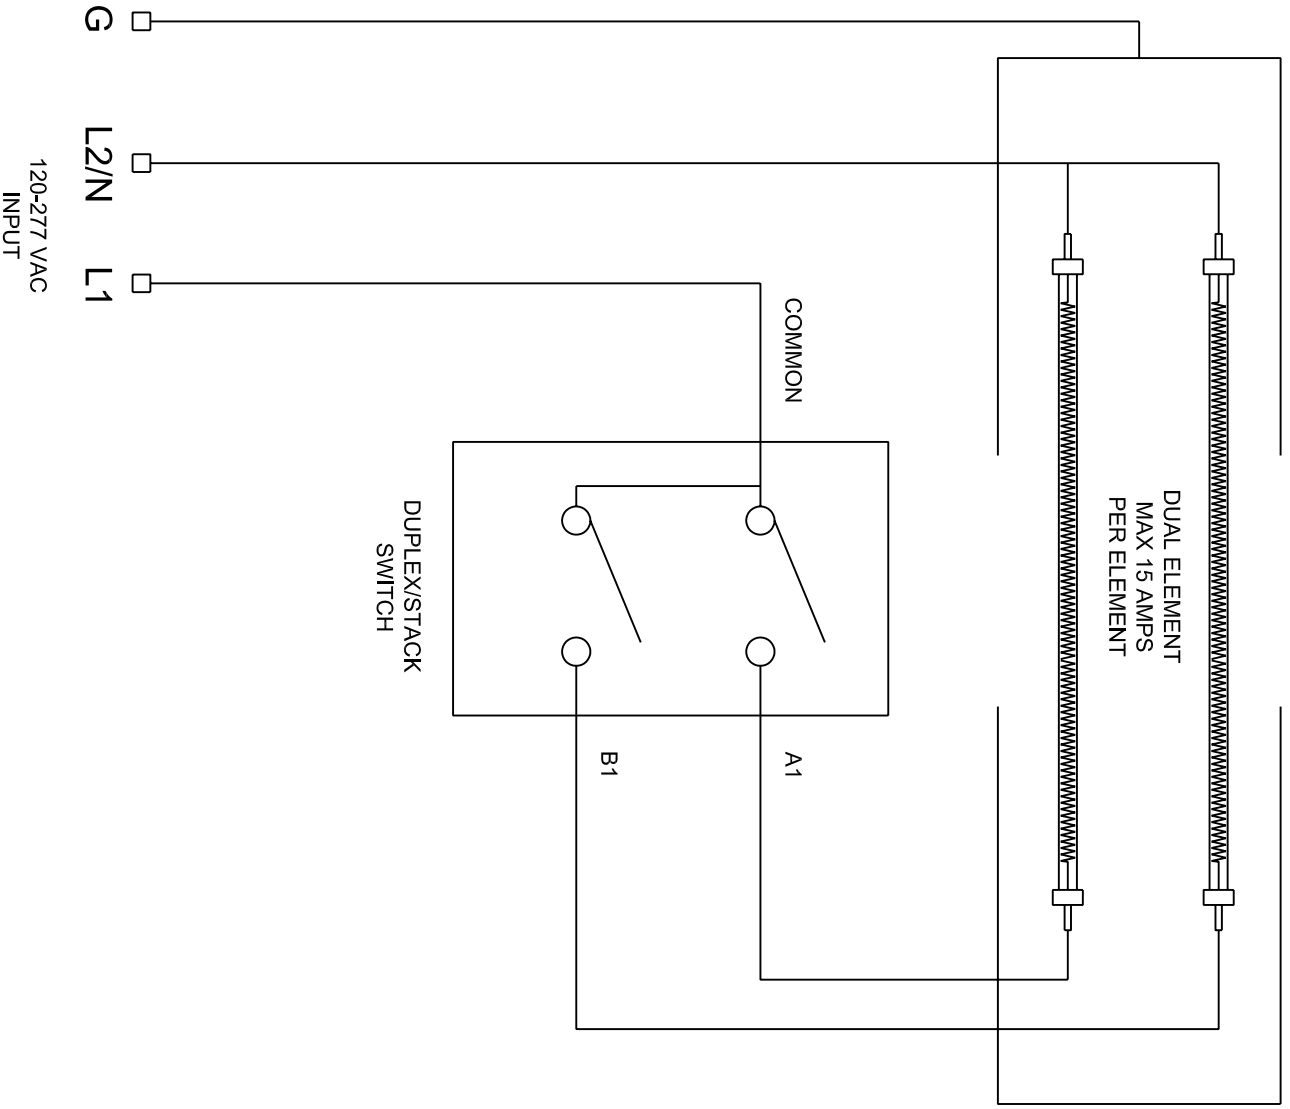

WD HEATER BODY  
 CONNECTIONS TO BE  
 MADE IN J-BOX

Duplex/Stack Switch  
 Two Single Pole Single Throw (DPST) Switches  
 120/277 VAC  
 120VAC = 1800 Watts Max-Per Pole  
 208/277VAC = 3000 Watts Max-Per Pole  
 15 Amps Max-Per Pole

**INFRA-TECH**  
 www.INFRATECHUSA.COM  
 15611 New Century Drive  
 Gardena, California 90248  
 Phone: (310) 354-1250  
 Fax: (310) 523-3674

DESCRIPTION  
**DUPLEX /STACK SWITCH**  
**120/277 VAC 15 AMP PER POLE**